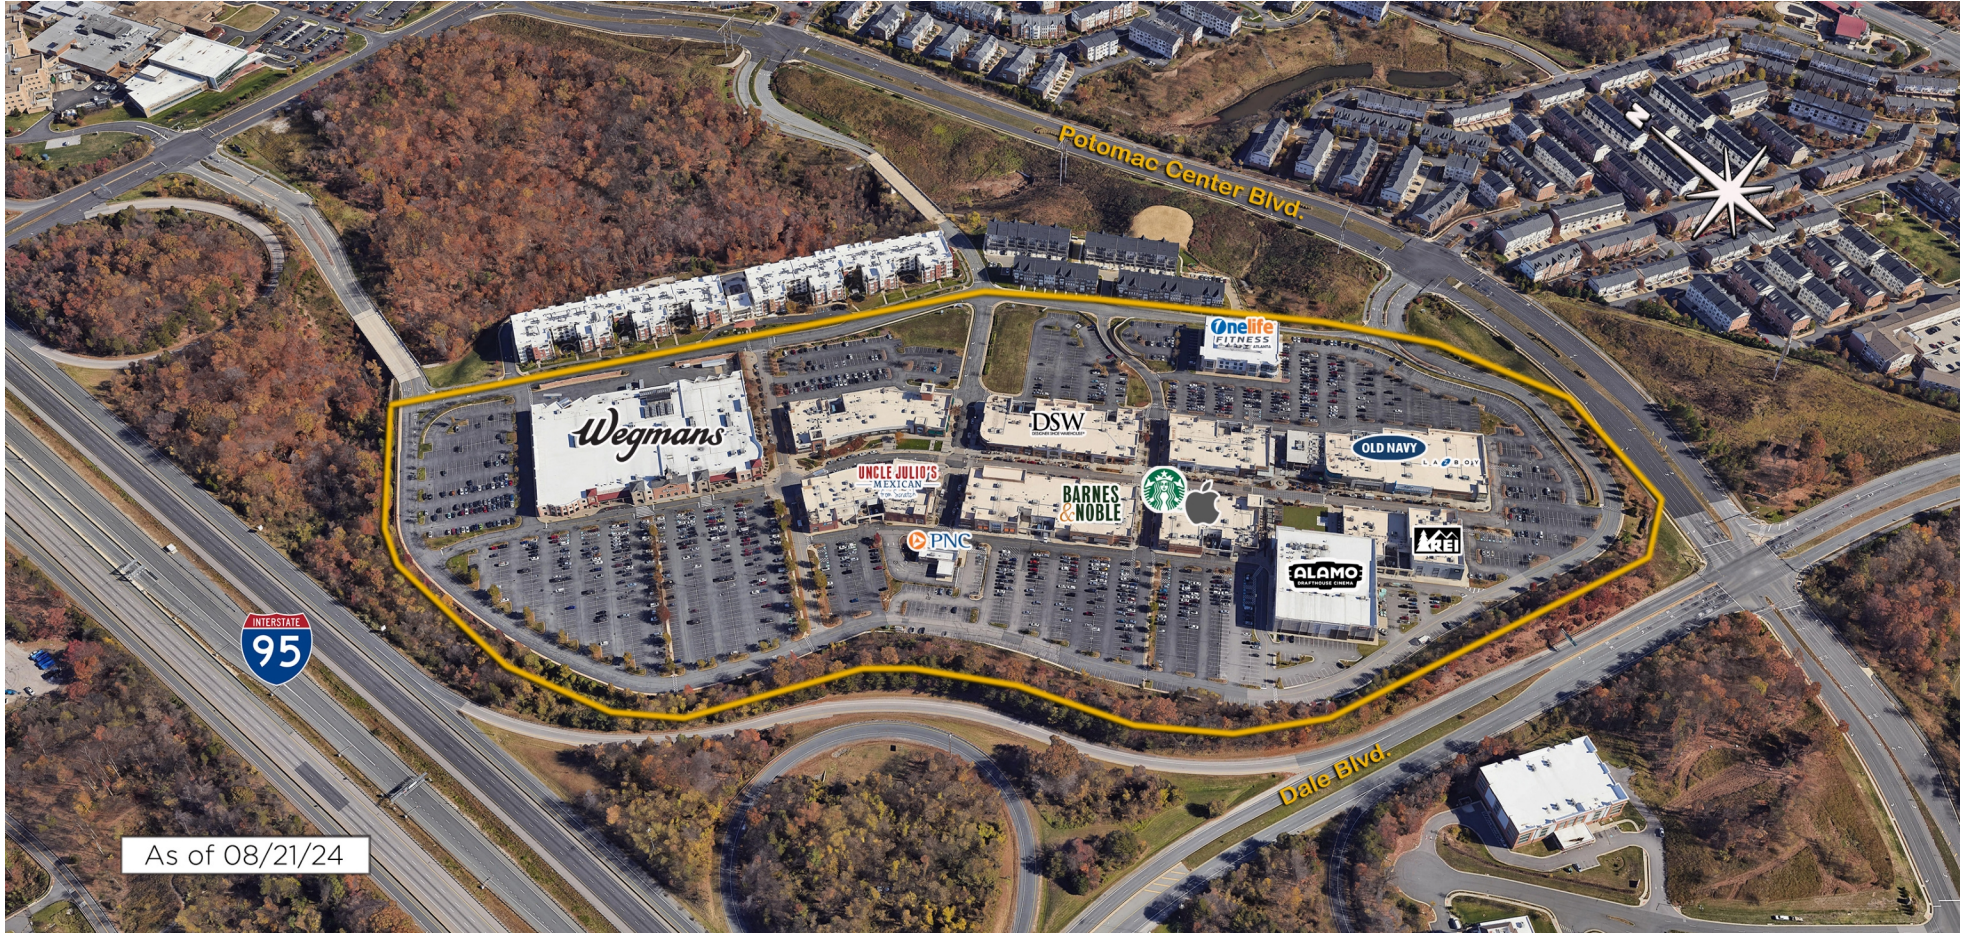

# Stonebridge at Potomac Town Center

Woodbridge, VA

[www.kimcorealty.com/124760](http://www.kimcorealty.com/124760)

As of 08/21/24

AERIAL

GROSS LEASABLE AREA (GLA)

504,327 SF

Kevin Allen