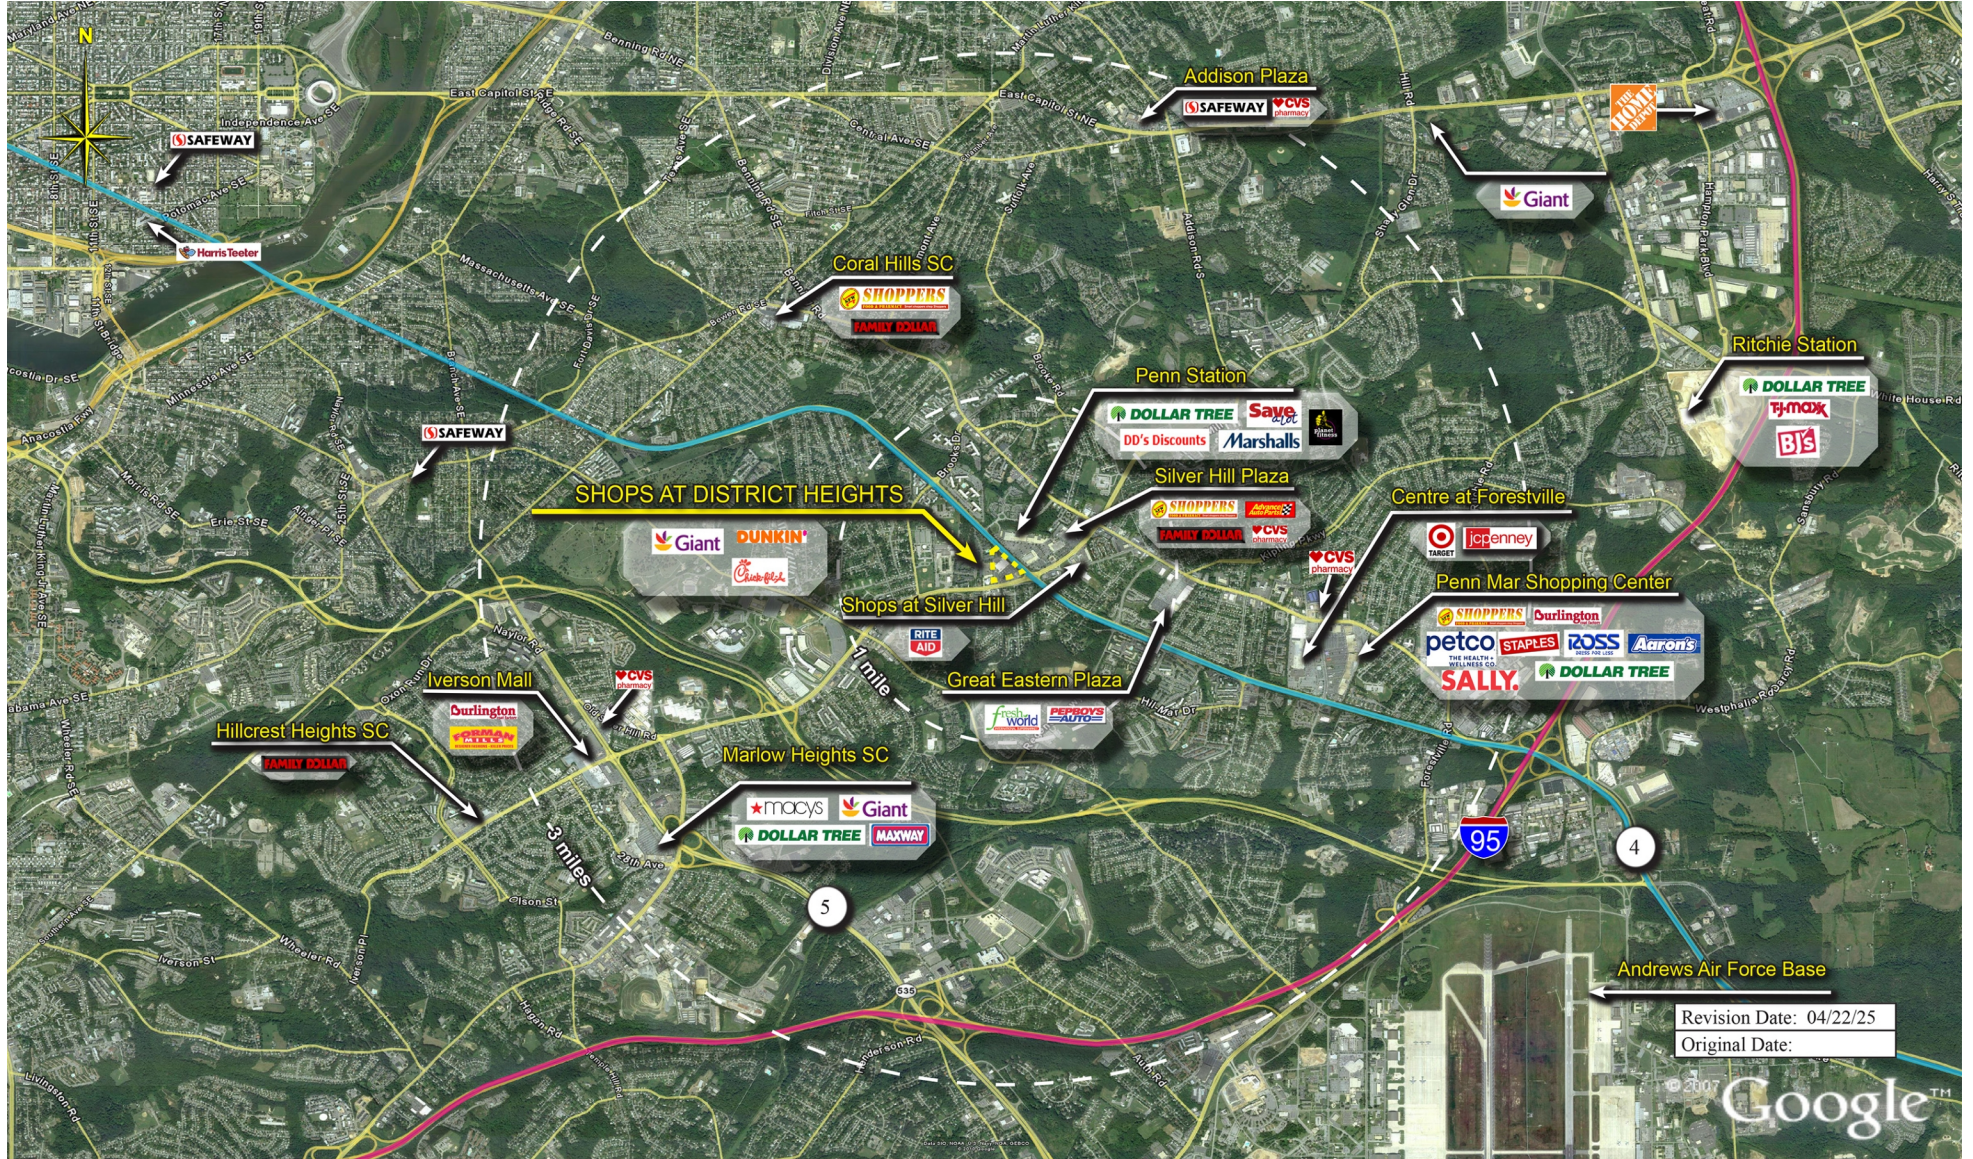

The Shops at District Heights

District Heights, MD

www.kimcorealty.com/116550

COMPETITION MAP

Skylar Jones

Leasing Representative | (410) 427-4499 | sjones@kimcorealty.com