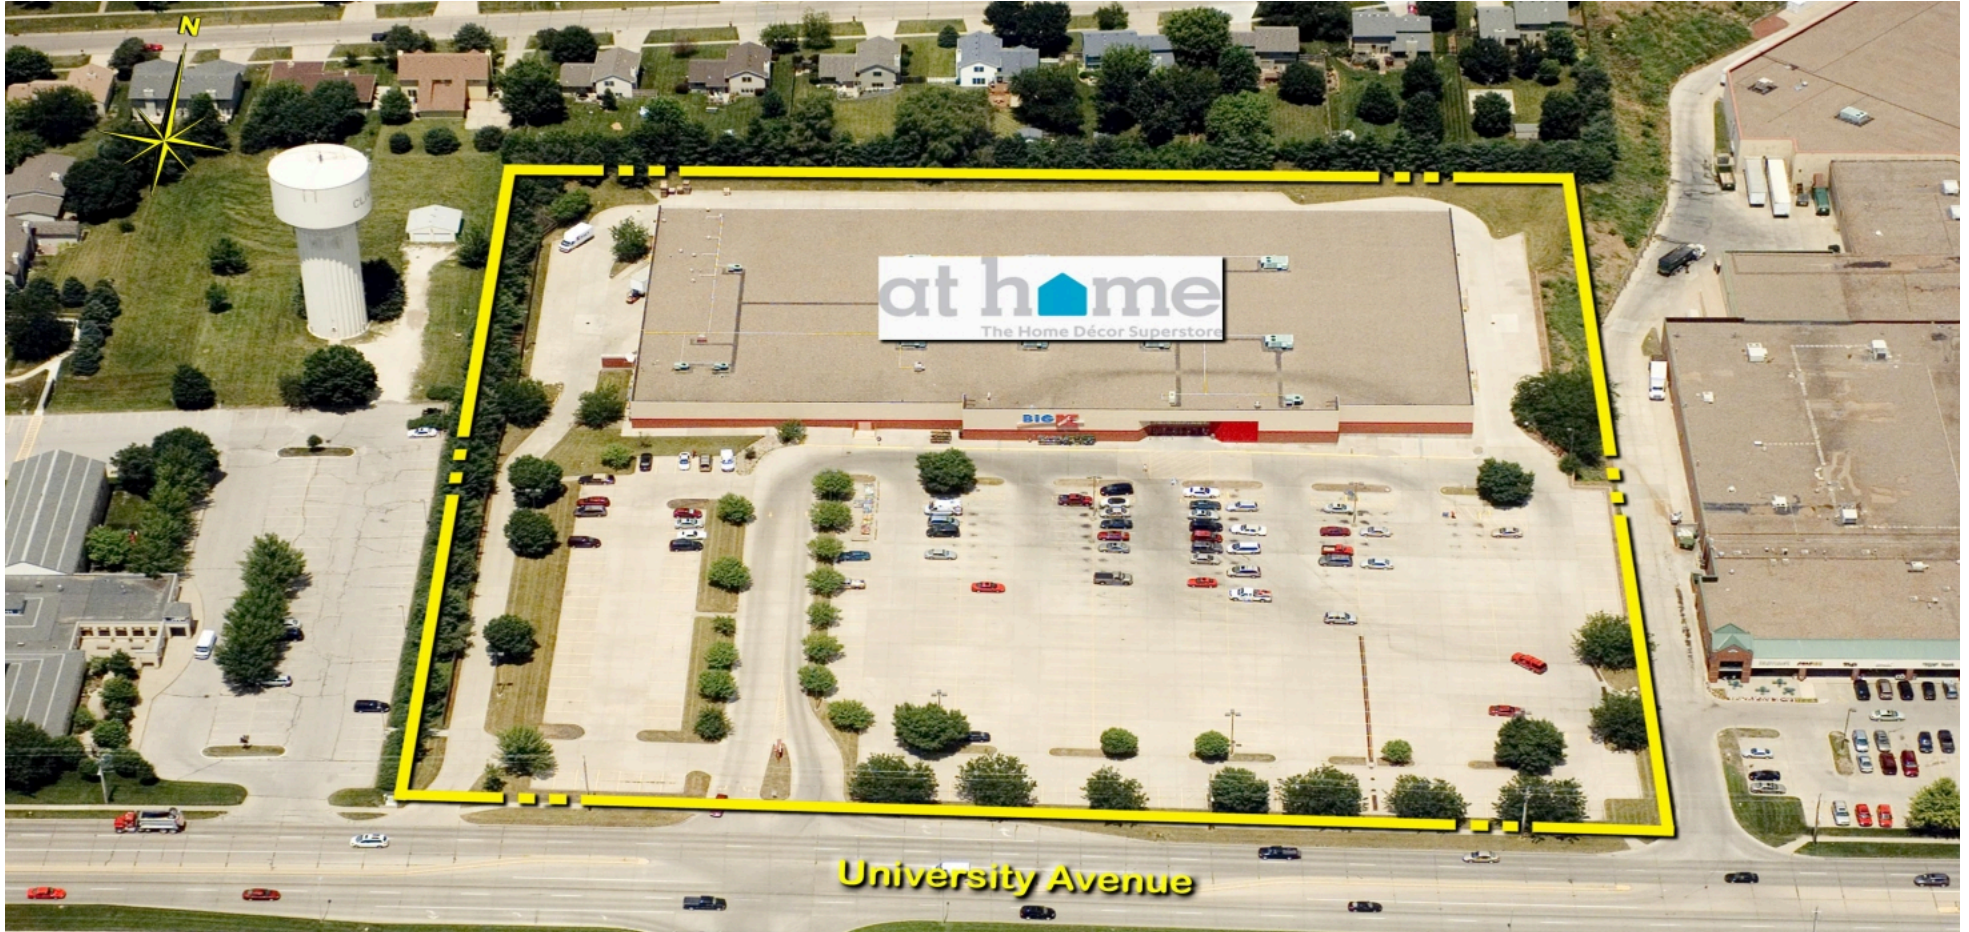

Clive Plaza

Clive, IA
Des Moines-West Des Moines (IA)

Rich Bevis
Leasing Representative
(248) 592-6222
rbevis@kimcorealty.com

AERIAL

GROSS LEASABLE AREA (GLA)

90,000 SF

PARKING SPACES

388

Rich Bevis

Leasing Representative | (248) 592-6222 | rbevis@kimcorealty.com

DENSITY AERIAL

Rich Bevis

Leasing Representative | (248) 592-6222 | rbevis@kimcorealty.com

Available

	TENANT	SQ FT
1	At Home	90,000
K2	Available	3,500

Disclaimer: This site plan shows the approximate location, square footage, and configuration of the shopping center and adjacent areas, and is only illustrative of the size and relationship of the stores and common areas generally, all of which are subject to change. The showing of any names of tenants, parking spaces, square footage, curb-cuts or traffic controls shall not be deemed to be a representation or warranty that any tenants will be at the shopping center, the square footage is accurate, or that any parking spaces, curb-cuts or traffic controls do or will continue to exist. Moreover, any demographics set forth in this flyer are for illustrative purposes only and shall not be deemed a representation by Landlord or their accuracy. Availability of this property for rent is subject to prior rental or withdrawal of the property from the market at any time without notice.