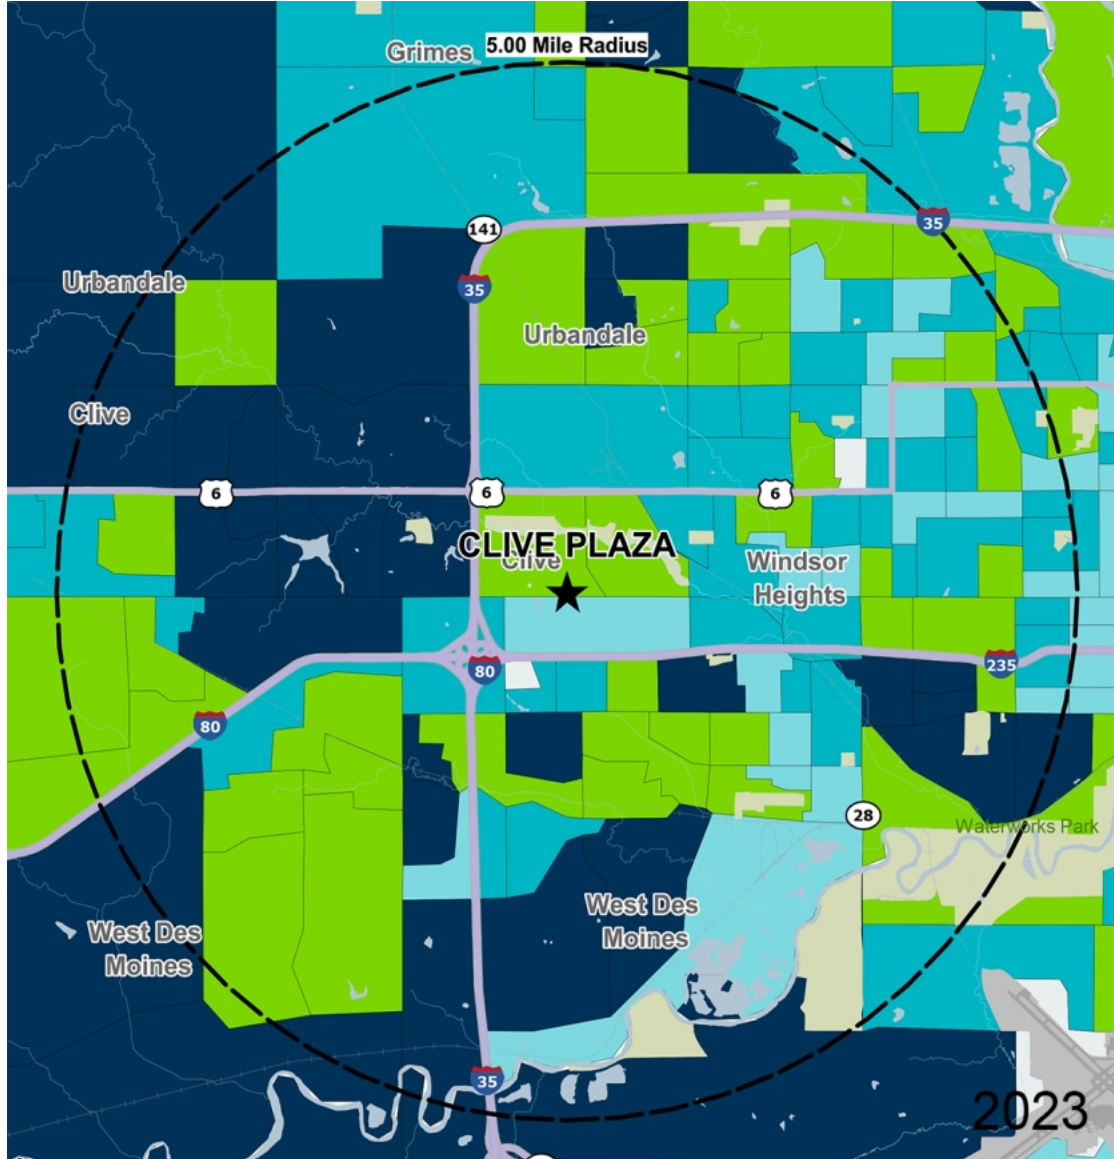

Rich Bevis

Leasing Representative | (248) 592-6222 | rbevis@kimcorealty.com

COMPETITION MAP

Rich Bevis

Leasing Representative | (248) 592-6222 | rbevis@kimcorealty.com

by Block Group

Demographics

2023 ESTIMATES	1-MILE	3-MILES	5-MILES
Population	7,857	80,548	189,831
Daytime Pop	23,830	112,532	213,431
Households	3,655	34,349	79,612
Average HH Income	\$97,985	\$116,977	\$118,500
Median HH Income	\$83,351	\$87,708	\$89,423
Per Capita Income	\$45,587	\$50,007	\$50,072

Average Household Income

Popstats, 4Q 2023, Trade Area Systems

Clive Plaza

University Ave. & 42nd St., Clive, IA

Rich Bevis

Leasing Representative

(248) 592-6222

rbevis@kimcorealty.com