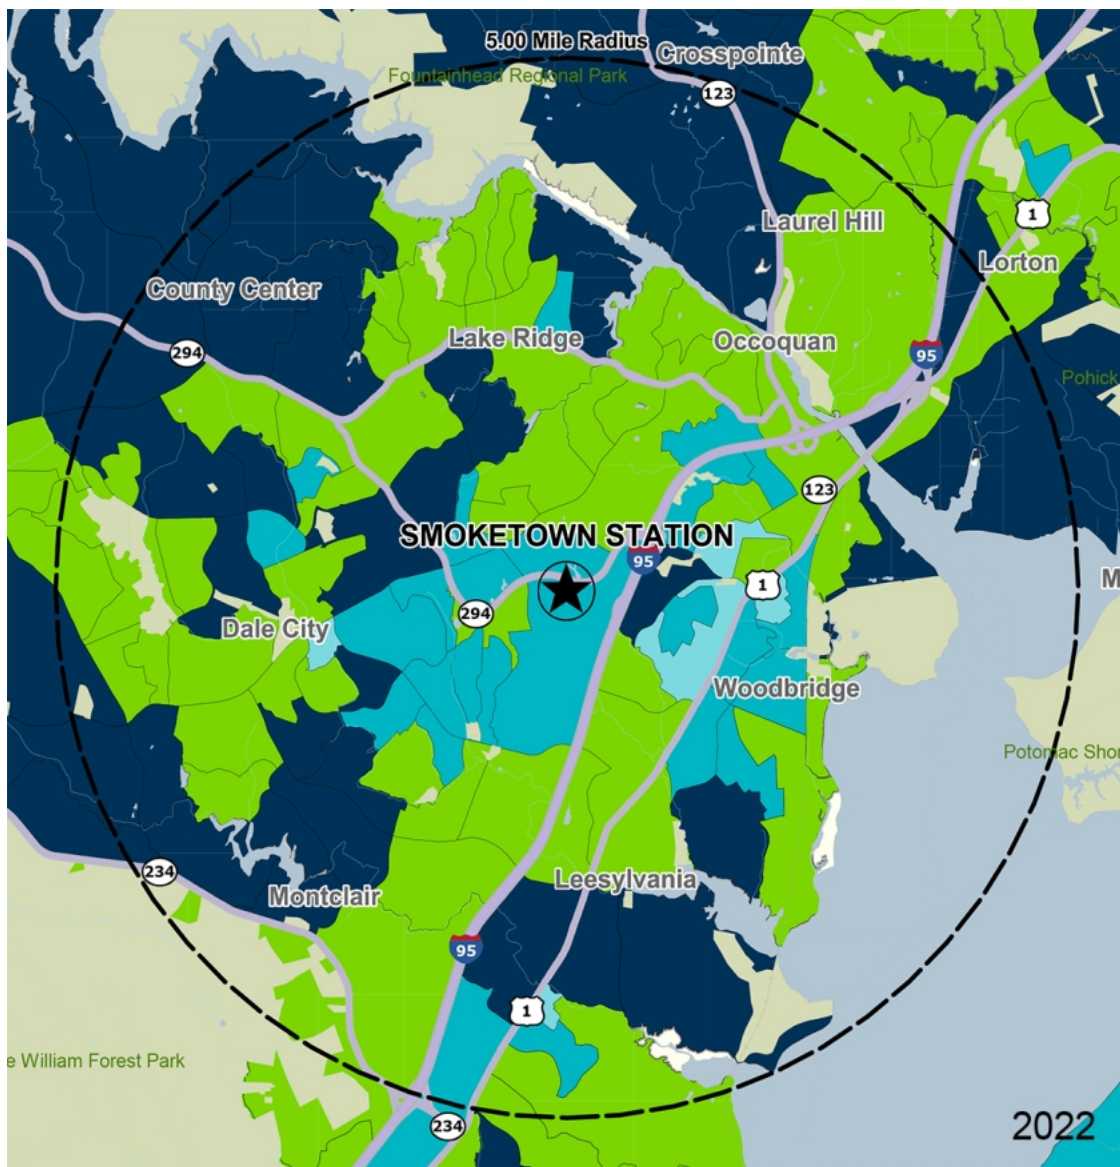

by Block Group

Demographics

2022 ESTIMATES	1-MILE	3-MILES	5-MILES
Population	6,737	133,284	239,916
Daytime Pop	19,777	112,082	176,396
Households	2,140	44,704	79,540
Average HH Income	\$125,400	\$113,452	\$128,389
Median HH Income	\$87,974	\$89,687	\$104,089
Per Capita Income	\$39,919	\$38,129	\$42,612

Average Household Income

Popstats, 4Q 2022, Trade Area Systems

- \$150K and up
- \$100K - \$150K
- \$75K - \$100K
- \$50K - \$75K
- \$0K - \$50K

Smoketown Station

Prince William Pkwy. & Smoketown Rd., Woodbridge, VA