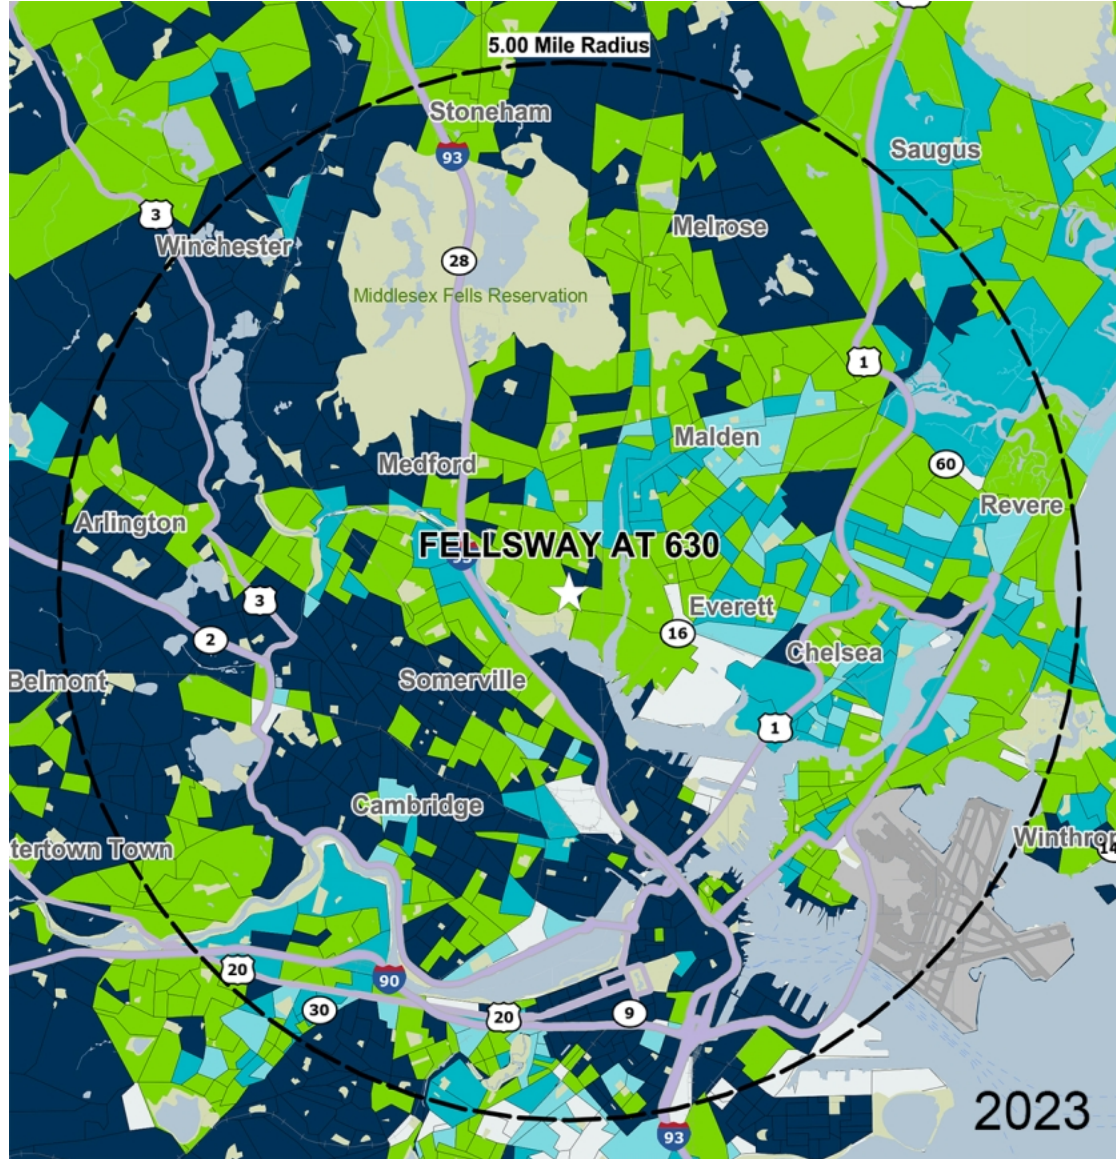

■ Non-Controlled 🚗 Curbside Pick-up

	TENANT	SQ FT
1	Sherwin-Williams	4,150
2	Pet Supplies Plus	7,635
3	Aldi	21,952
4	Lowe's Outlet	22,478

Disclaimer: This site plan shows the approximate location, square footage, and configuration of the shopping center and adjacent areas, and is only illustrative of the size and relationship of the stores and common areas generally, all of which are subject to change. The showing of any names of tenants, parking spaces, square footage, curb-cuts or traffic controls shall not be deemed to be a representation or warranty that any tenants will be at the shopping center, the square footage is accurate, or that any parking spaces, curb-cuts or traffic controls do or will continue to exist. Moreover, any demographics set forth in this flyer are for illustrative purposes only and shall not be deemed a representation by Landlord or their accuracy. Availability of this property for rent is subject to prior rental or withdrawal of the property from the market at any time without notice.

Amy Daniels

Leasing Representative | (516) 869-7195 | adaniels@kimcorealty.com

COMPETITION MAP

Amy Daniels

Leasing Representative | (516) 869-7195 | adaniels@kimcorealty.com

by Block Group

Demographics

2023 ESTIMATES	1-MILE	3-MILES	5-MILES
Population	26,633	382,856	880,444
Daytime Pop	24,517	467,419	1,494,613
Households	11,535	155,979	361,507
Average HH Income	\$130,660	\$139,792	\$151,268
Median HH Income	\$108,193	\$105,762	\$108,205
Per Capita Income	\$56,629	\$58,013	\$63,995

Average Household Income

Popstats, 4Q 2023, Trade Area Systems

- \$150K and up
- \$100K - \$150K
- \$75K - \$100K
- \$50K - \$75K
- \$0K - \$50K

Amy Daniels

Leasing Representative | (516) 869-7195 | adaniels@kimcorealty.com