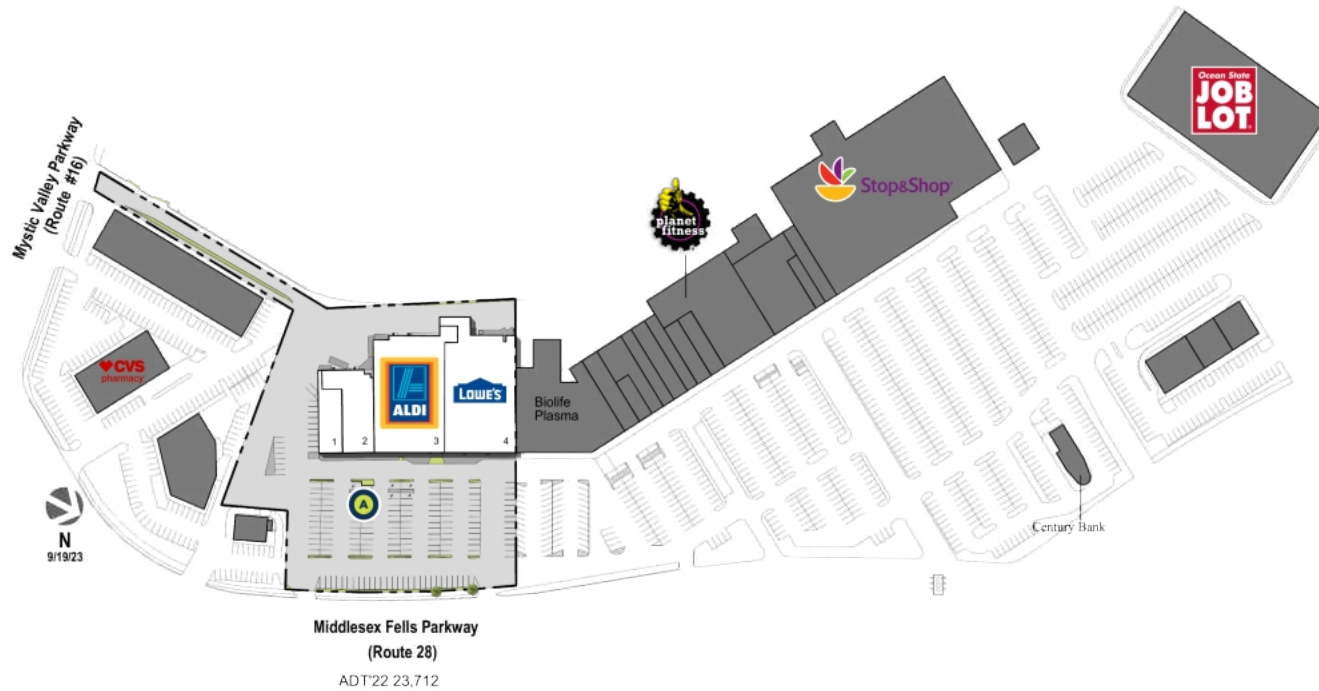

AERIAL

GROSS LEASABLE AREA (GLA)	56,215 SF
PARKING SPACES	170

DENSITY AERIAL

Amy Daniels

Leasing Representative | (516) 869-7195 | adaniels@kimcorealty.com

Fellsway @ 630

Medford, MA

www.kimcorealty.com/117240

■ Non-Controlled 🚗 Curbside Pick-up

	TENANT	SQ FT
1	Sherwin-Williams	4,150
2	Pet Supplies Plus	7,635
3	Aldi	21,952
4	Lowe's Outlet	22,478

Disclaimer: This site plan shows the approximate location, square footage, and configuration of the shopping center and adjacent areas, and is only illustrative of the size and relationship of the stores and common areas generally, all of which are subject to change. The showing of any names of tenants, parking spaces, square footage, curb-cuts or traffic controls shall not be deemed to be a representation or warranty that any tenants will be at the shopping center, the square footage is accurate, or that any parking spaces, curb-cuts or traffic controls do or will continue to exist. Moreover, any demographics set forth in this flyer are for illustrative purposes only and shall not be deemed a representation by Landlord or their accuracy. Availability of this property for rent is subject to prior rental or withdrawal of the property from the market at any time without notice.

Amy Daniels

Leasing Representative | (516) 869-7195 | adaniels@kimcorealty.com

COMPETITION MAP

Amy Daniels

Leasing Representative | (516) 869-7195 | adaniels@kimcorealty.com

by Block Group

Demographics

2023 ESTIMATES	1-MILE	3-MILES	5-MILES
Population	26,633	382,856	880,444
Daytime Pop	24,517	467,419	1,494,613
Households	11,535	155,979	361,507
Average HH Income	\$130,660	\$139,792	\$151,268
Median HH Income	\$108,193	\$105,762	\$108,205
Per Capita Income	\$56,629	\$58,013	\$63,995