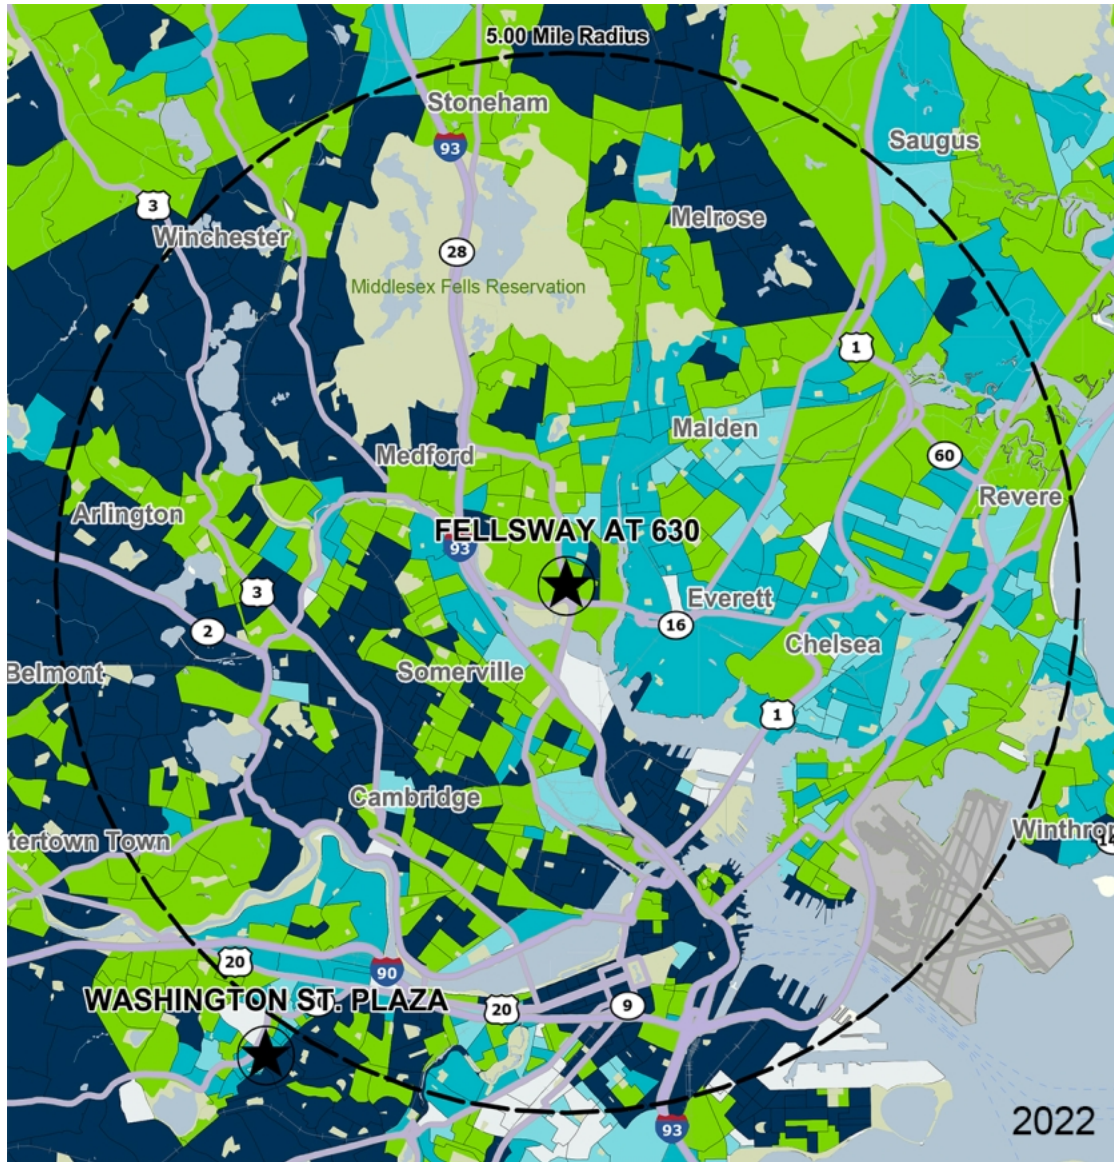

Disclaimer: This site plan shows the approximate location, square footage, and configuration of the shopping center and adjacent areas, and is only illustrative of the size and relationship of the stores and common areas generally, all of which are subject to change. The showing of any names of tenants, parking spaces, square footage, curb-cuts or traffic controls shall not be deemed to be a representation or warranty that any tenants will be at the shopping center, the square footage is accurate, or that any parking spaces, curb-cuts or traffic controls do or will continue to exist. Moreover, any demographics set forth in this flyer are for illustrative purposes only and shall not be deemed a representation by Landlord or their accuracy. Availability of this property for rent is subject to prior rental or withdrawal of the property from the market at any time without notice.

Amy Daniels

Leasing Representative | (516) 869-7195 | adaniels@kimcorealty.com

COMPETITION MAP

by Block Group

Demographics

2022 ESTIMATES	1-MILE	3-MILES	5-MILES
Population	26,400	368,707	839,002
Daytime Pop	22,461	417,699	1,396,598
Households	10,983	153,008	349,684
Average HH Income	\$115,613	\$128,201	\$140,272
Median HH Income	\$91,865	\$96,358	\$99,926
Per Capita Income	\$48,139	\$54,253	\$60,512