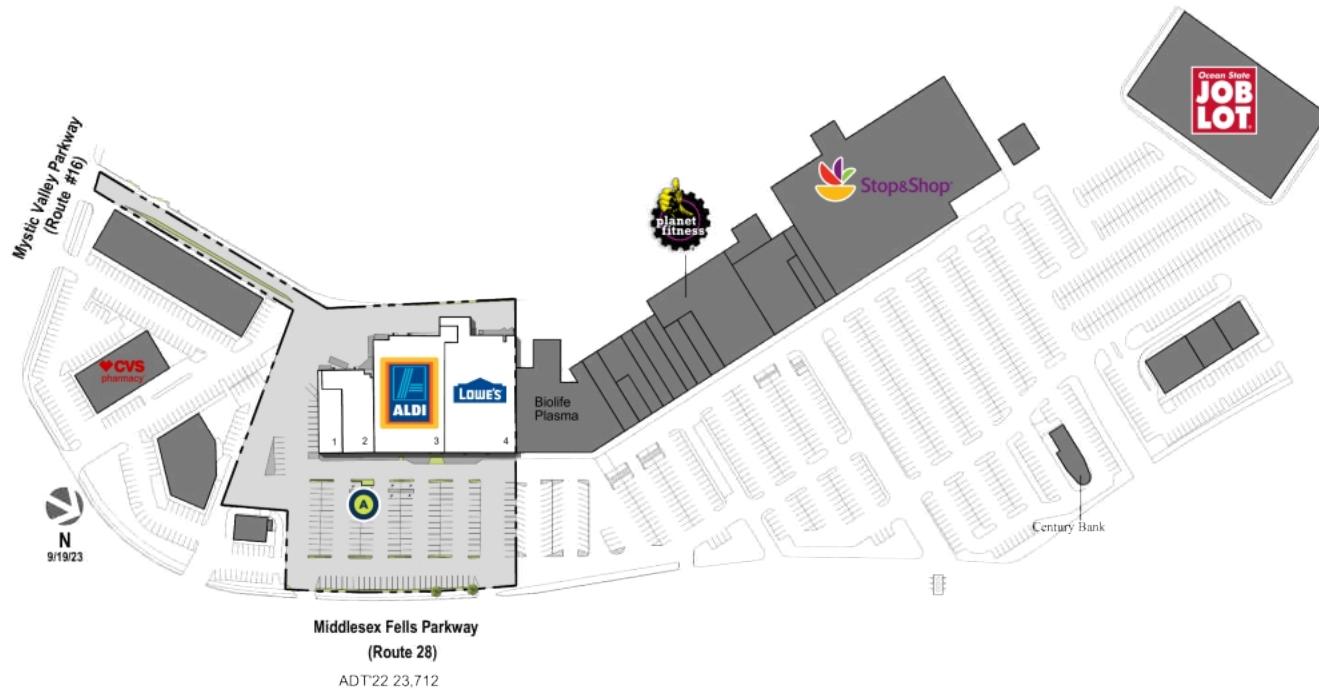

GROSS LEASABLE AREA (GLA)

56,215 SF

PARKING SPACES

170

Amy Daniels

Leasing Representative | (516) 869-7195 | adaniels@kimcorealty.com

DENSITY AERIAL

Amy Daniels

Leasing Representative | (516) 869-7195 | adaniels@kimcorealty.com

Fellsway @ 630

Medford, MA

www.kimcorealty.com/117240

■ Non-Controlled 📍 Curbside Pick-up

	TENANT	SQ FT
1	Sherwin-Williams	4,150
2	Pet Supplies Plus	7,635
3	Aldi	21,952
4	Lowe's Outlet	22,478

Disclaimer: This site plan shows the approximate location, square footage, and configuration of the shopping center and adjacent areas, and is only illustrative of the size and relationship of the stores and common areas generally, all of which are subject to change. The showing of any names of tenants, parking spaces, square footage, curb-cuts or traffic controls shall not be deemed to be a representation or warranty that any tenants will be at the shopping center, the square footage is accurate, or that any parking spaces, curb-cuts or traffic controls do or will continue to exist. Moreover, any demographics set forth in this flyer are for illustrative purposes only and shall not be deemed a representation by Landlord or their accuracy. Availability of this property for rent is subject to prior rental or withdrawal of the property from the market at any time without notice.