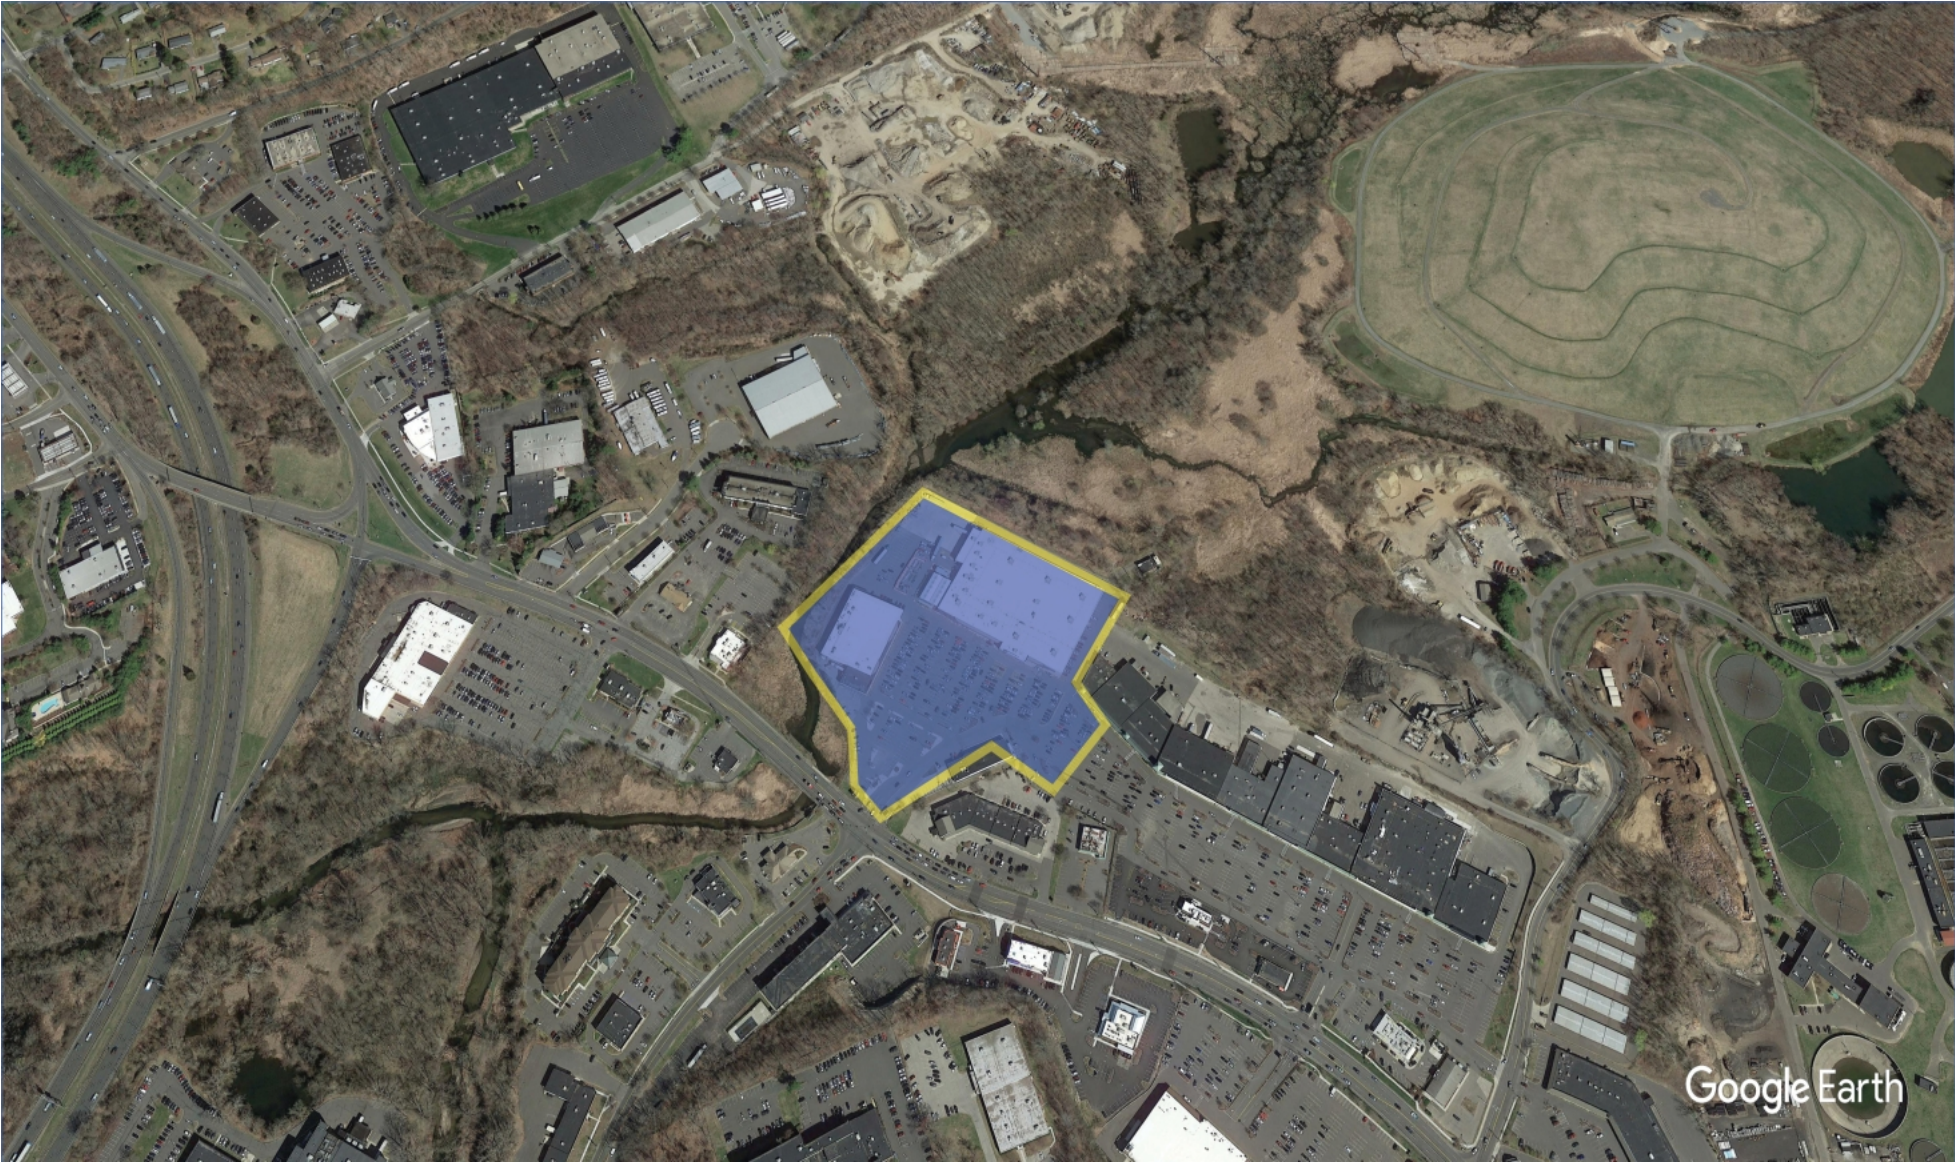

AERIAL

GROSS LEASABLE AREA (GLA)	136,209 SF
PARKING SPACES	557

Ian Zimmerman

Leasing Representative | (516) 869-2639 | izimmerman@kimcorealty.com

DENSITY AERIAL

Ian Zimmerman

Leasing Representative | (516) 869-2639 | izimmerman@kimcorealty.com

■ Non-Controlled

	TENANT	SQ FT
1	Marshalls	30,954
2	Walmart	105,255

Disclaimer: This site plan shows the approximate location, square footage, and configuration of the shopping center and adjacent areas, and is only illustrative of the size and relationship of the stores and common areas generally, all of which are subject to change. The showing of any names of tenants, parking spaces, square footage, curb-cuts or traffic controls shall not be deemed to be a representation or warranty that any tenants will be at the shopping center, the square footage is accurate, or that any parking spaces, curb-cuts or traffic controls do or will continue to exist. Moreover, any demographics set forth in this flyer are for illustrative purposes only and shall not be deemed a representation by Landlord or their accuracy. Availability of this property for rent is subject to prior rental or withdrawal of the property from the market at any time without notice.