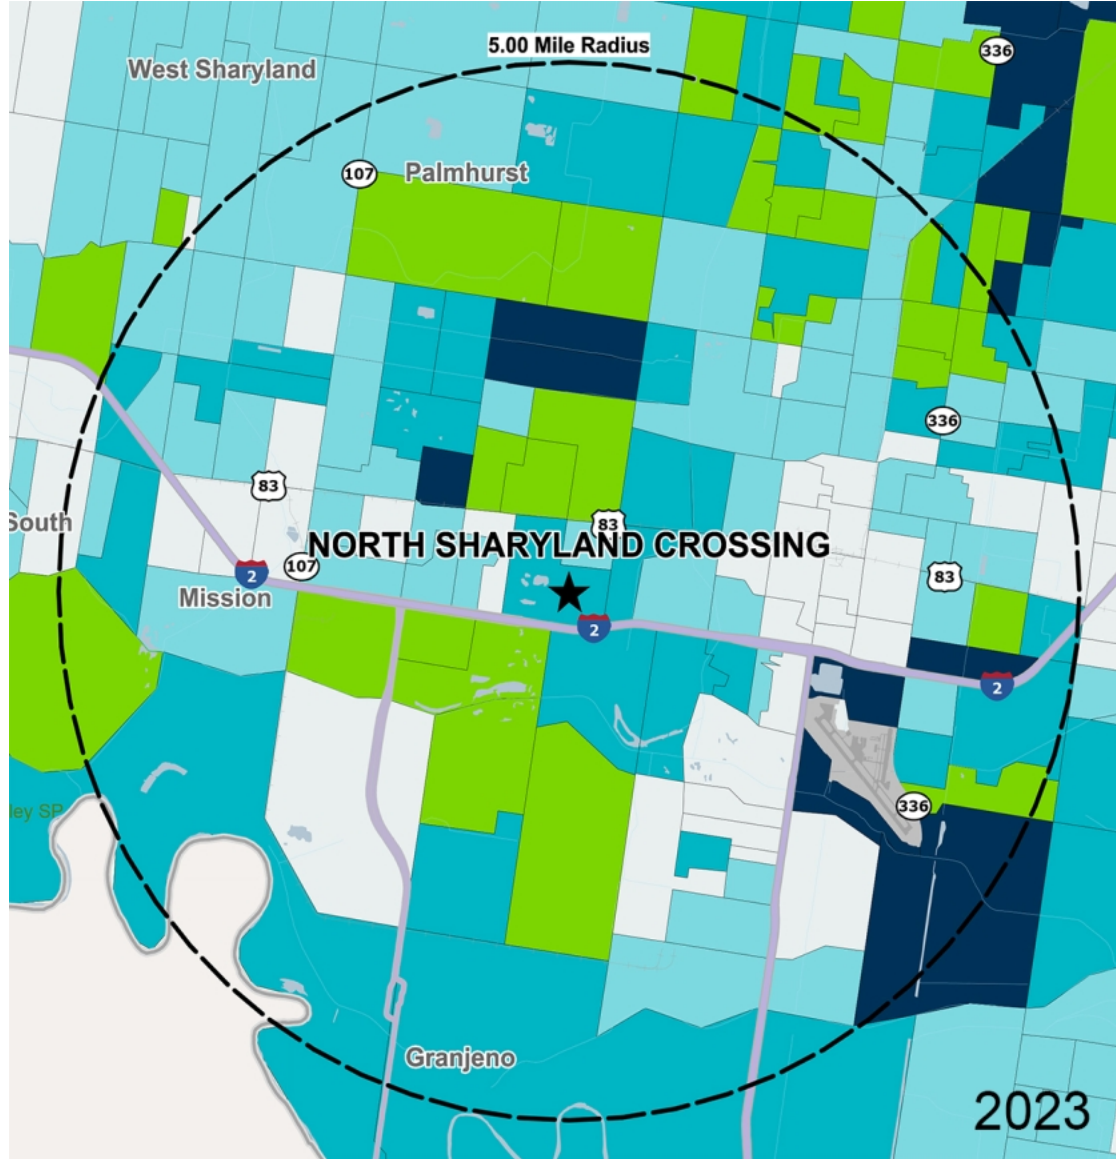

Ali Runkel

Leasing Representative | (713) 868-6550 | arunkel@kimcorealty.com

by Block Group

Demographics

2022 ESTIMATES	1-MILE	3-MILES	5-MILES
Population	7,205	83,710	186,298
Daytime Pop	9,744	116,597	254,854
Households	2,450	25,900	57,179
Average HH Income	\$74,534	\$69,694	\$69,989
Median HH Income	\$48,690	\$46,099	\$49,522
Per Capita Income	\$25,612	\$21,681	\$21,619

Average Household Income

Popstats, 4Q 2022, Trade Area Systems

North Sharyland Crossing

N Shary Rd. & US Hwy 83, Mission, TX

Ali Runkel

Leasing Representative

(713) 868-6550

arunkel@kimcorealty.com