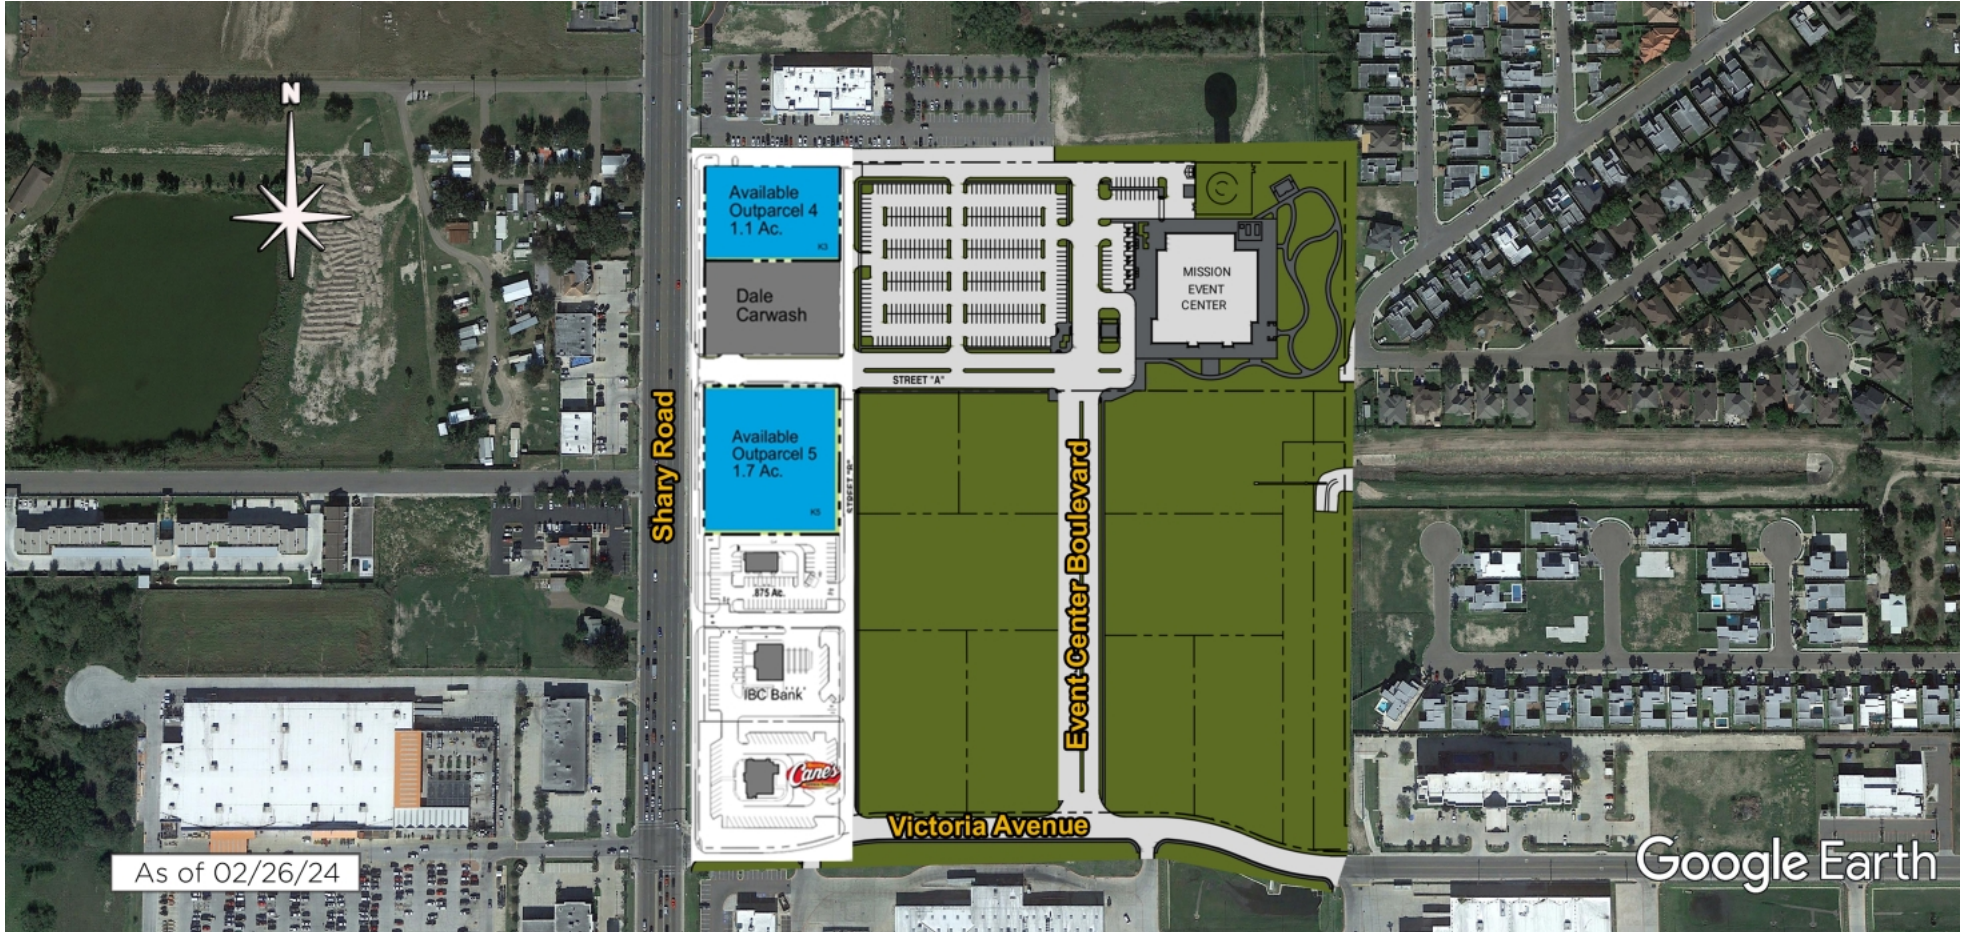

North Sharyland Crossing

Mission, TX

www.kimcorealty.com/120490

AERIAL

GROSS LEASABLE AREA (GLA)

1,679 SF