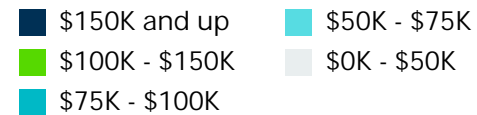

Average Household Income

Popstats, 4Q 2022, Trade Area Systems

Kevin Allen

Leasing Representative | (410) 427-4434 | kallen@kimcorealty.com