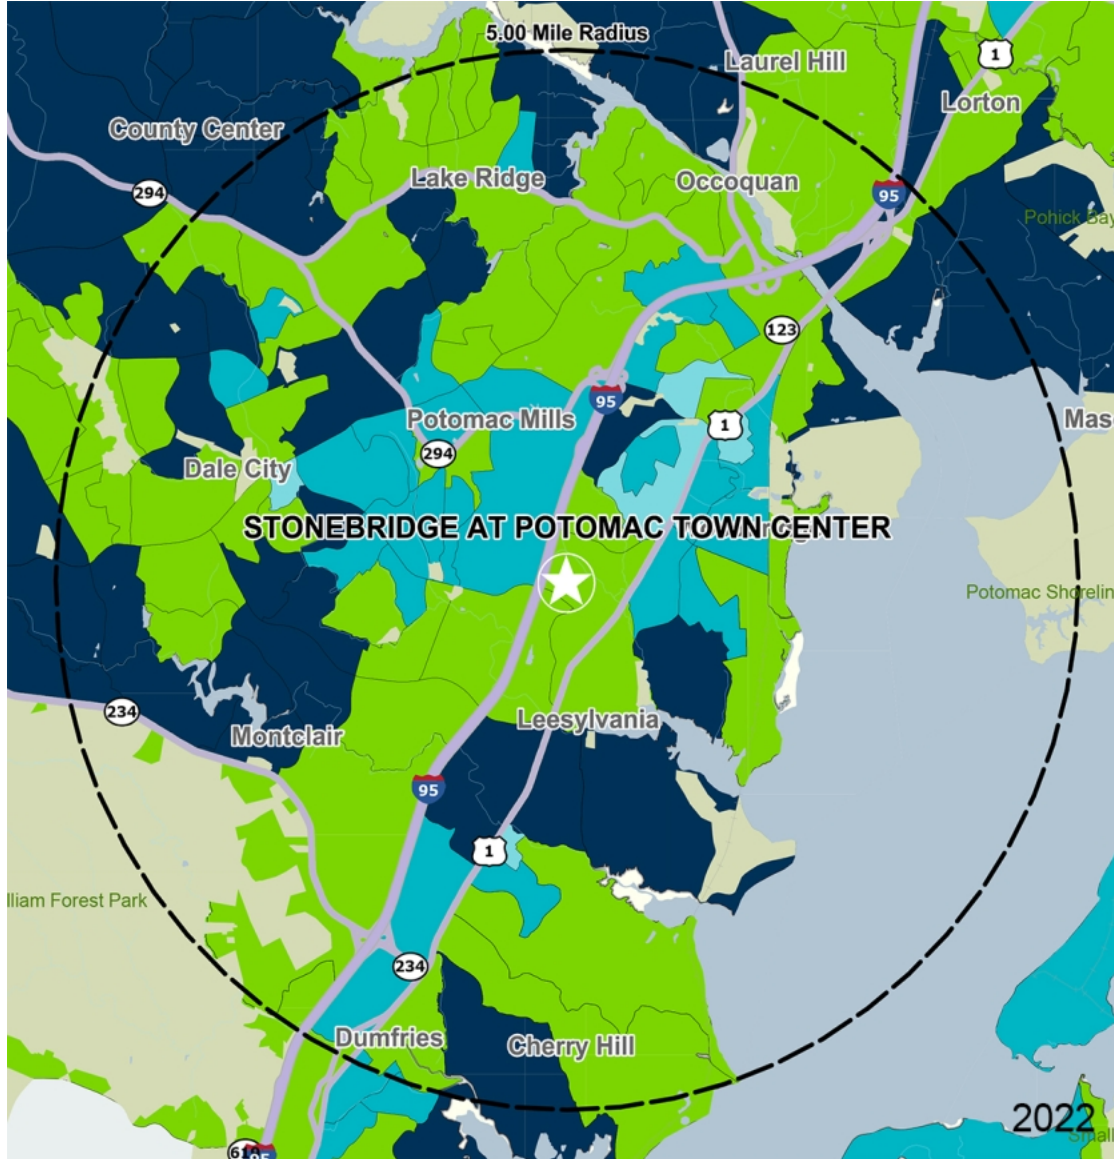

by Block Group

Demographics

2022 ESTIMATES	1-MILE	3-MILES	5-MILES
Population	12,697	111,734	232,774
Daytime Pop	11,666	87,551	172,235
Households	4,424	36,111	77,185
Average HH Income	\$107,571	\$116,033	\$125,342
Median HH Income	\$87,058	\$89,642	\$100,831
Per Capita Income	\$37,984	\$37,572	\$41,611

Average Household Income

Popstats, 4Q 2022, Trade Area Systems

Kevin Allen

Leasing Representative | (410) 427-4434 | kallen@kimcorealty.com

Stonebridge at Potomac Town Center

River Rock Way & Bridge View Dr, Woodbridge, VA